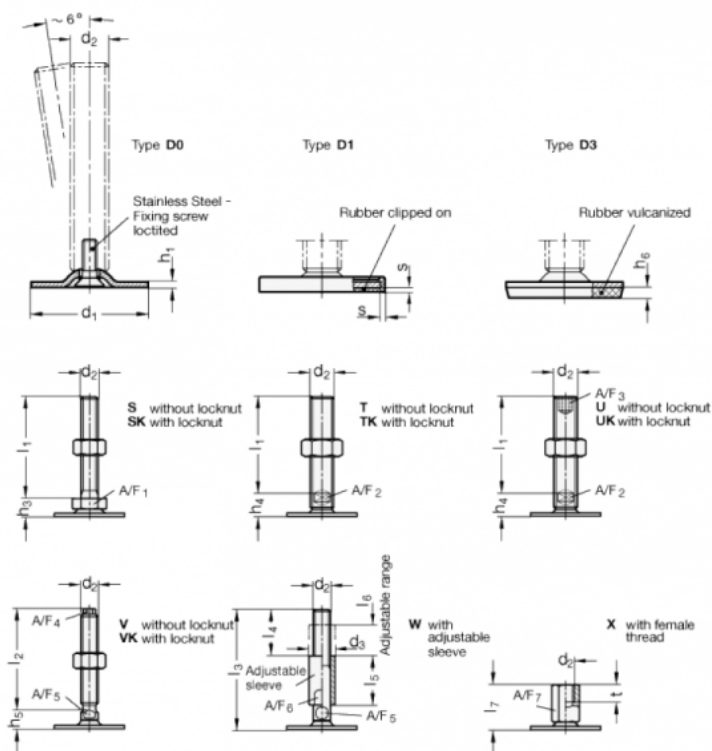

Data Sheet

Article number: 204160M16100D0UK

Description: E+G levelling foot
GN 41-60-M16-100-D0-UK

Note: UK With nut, Hexagon socket at the top, Wrench flat at the bottom

Measures

A/F2 = 12

s =

A/F3 = 8

d1 = 60

d2 = M16

h1 = 2.5

h4 = 17

h6 =

l1 = 100